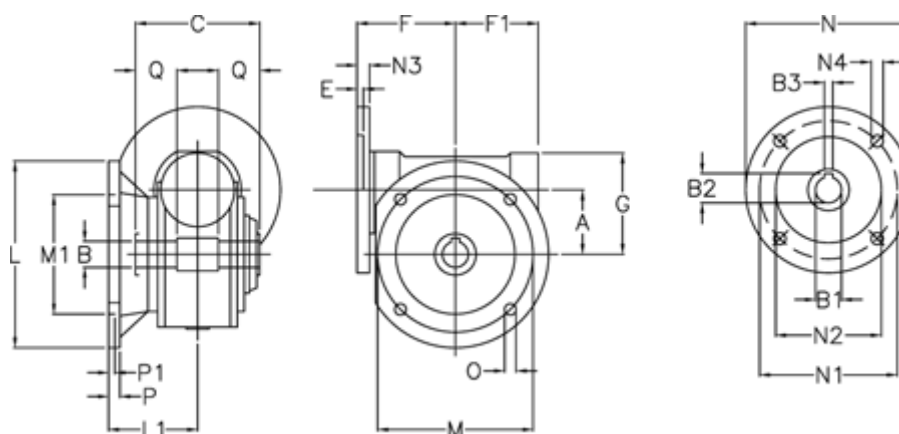

Data Sheet

Article number: 3902130080535

Description: Worm gear
VF 130-FC1-80-90B5, without lubrication

Measures

| | | |
|------------|------------|----------|
| A = 130 | F1 = 154 | N2 = 130 |
| B = 45 H7 | G = 195 | N3 = 17 |
| B1 E7 = 24 | L = 320 | N4 = 11 |
| B2 = 27.3 | L1 = 137.5 | O = 16 |
| B3 H9 = 8 | M = 255 | P = 20 |
| C = 165 | M1 = 180 | P1 = 12 |
| E = 0.5 | N = 200 | Q = 52.5 |
| F = 185 | N1 = 165 | |